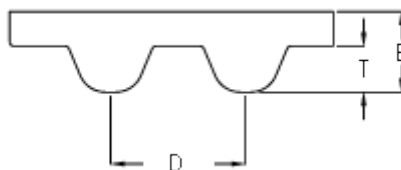

Data Sheet

Article number: 602932750319

Description: Gates timing belt POWERGRIP®
GTX 1280 8MX 40

Measures

D (Pitch)	= 8
Height B mm	= 5.6
Height T mm	= 3.4
Length	= 1280
Number of teeth	= 160
Type	= 1280 8MX 40
Width	= 40